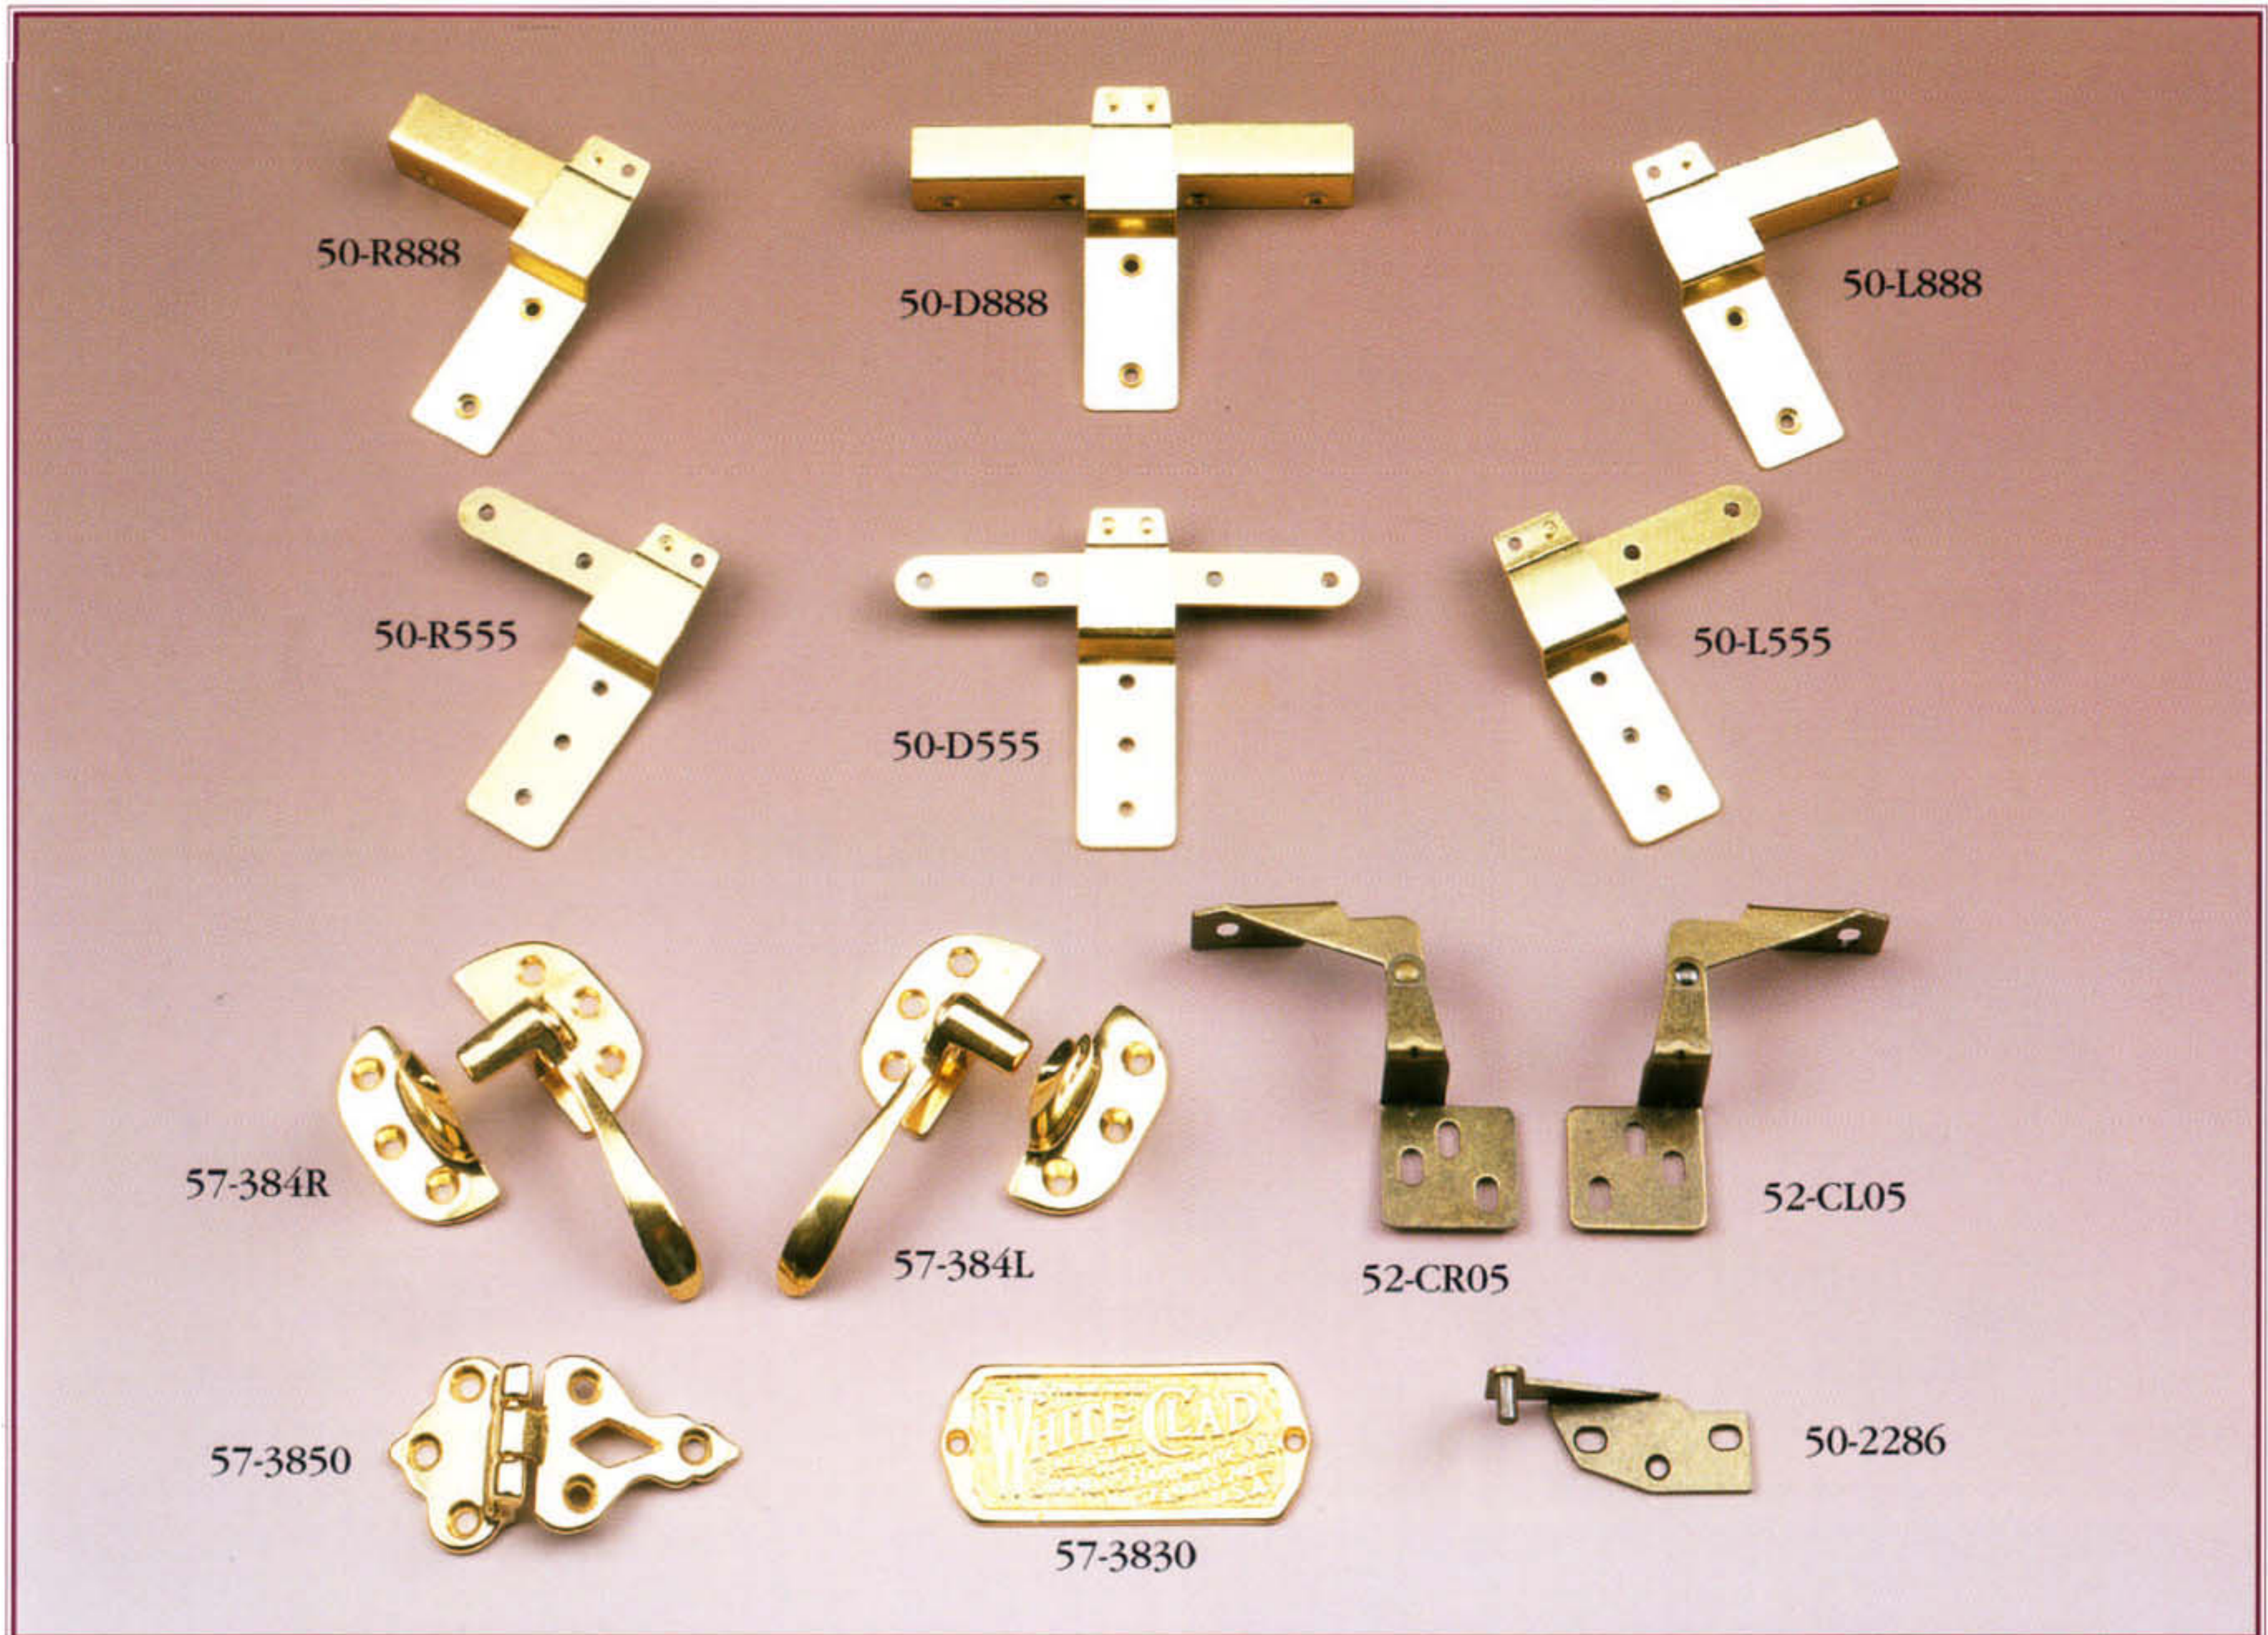

# TRI-VIEW HINGES, ICE BOX HARDWARE

ITEM NO.	DESCRIPTION	PACKING INNER BOX/CARTON
50-D555	TRI-VIEW HINGE, DOUBLE, 2.0 MM GAUGE	40/400
50-D888	TRI-VIEW HINGE, DOUBLE, 1.5 MM GAUGE	100/300
50-L555	TRI-VIEW HINGE, LEFT, 2.0 MM GAUGE	40/400
50-L888	TRI-VIEW HINGE, LEFT, 1.5 MM GAUGE	100/400
50-R555	TRI-VIEW HINGE, RIGHT, 2.0 MM GAUGE	40/400
50-R888	TRI-VIEW HINGE, RIGHT, 1.5 MM GAUGE	100/400
50-2286	WOOD DOOR PIVOT HINGE, 5 MM PIN, 2.0 MM GAUGE	
52-CL05	TRI-VIEW HINGE, LEFT, 2.0 MM GAUGE	/500
52-CR05	TRI-VIEW HINGE, RIGHT, 2.0 MM GAUGE	/500
57-384L	ICE BOX LATCH, LEFT HAND	20/200
57-384R	ICE BOX LATCH, RIGHT HAND	20/200
57-3830	ICE BOX NAME PLATE	40/400
57-3850	ICE BOX HINGE	40/400