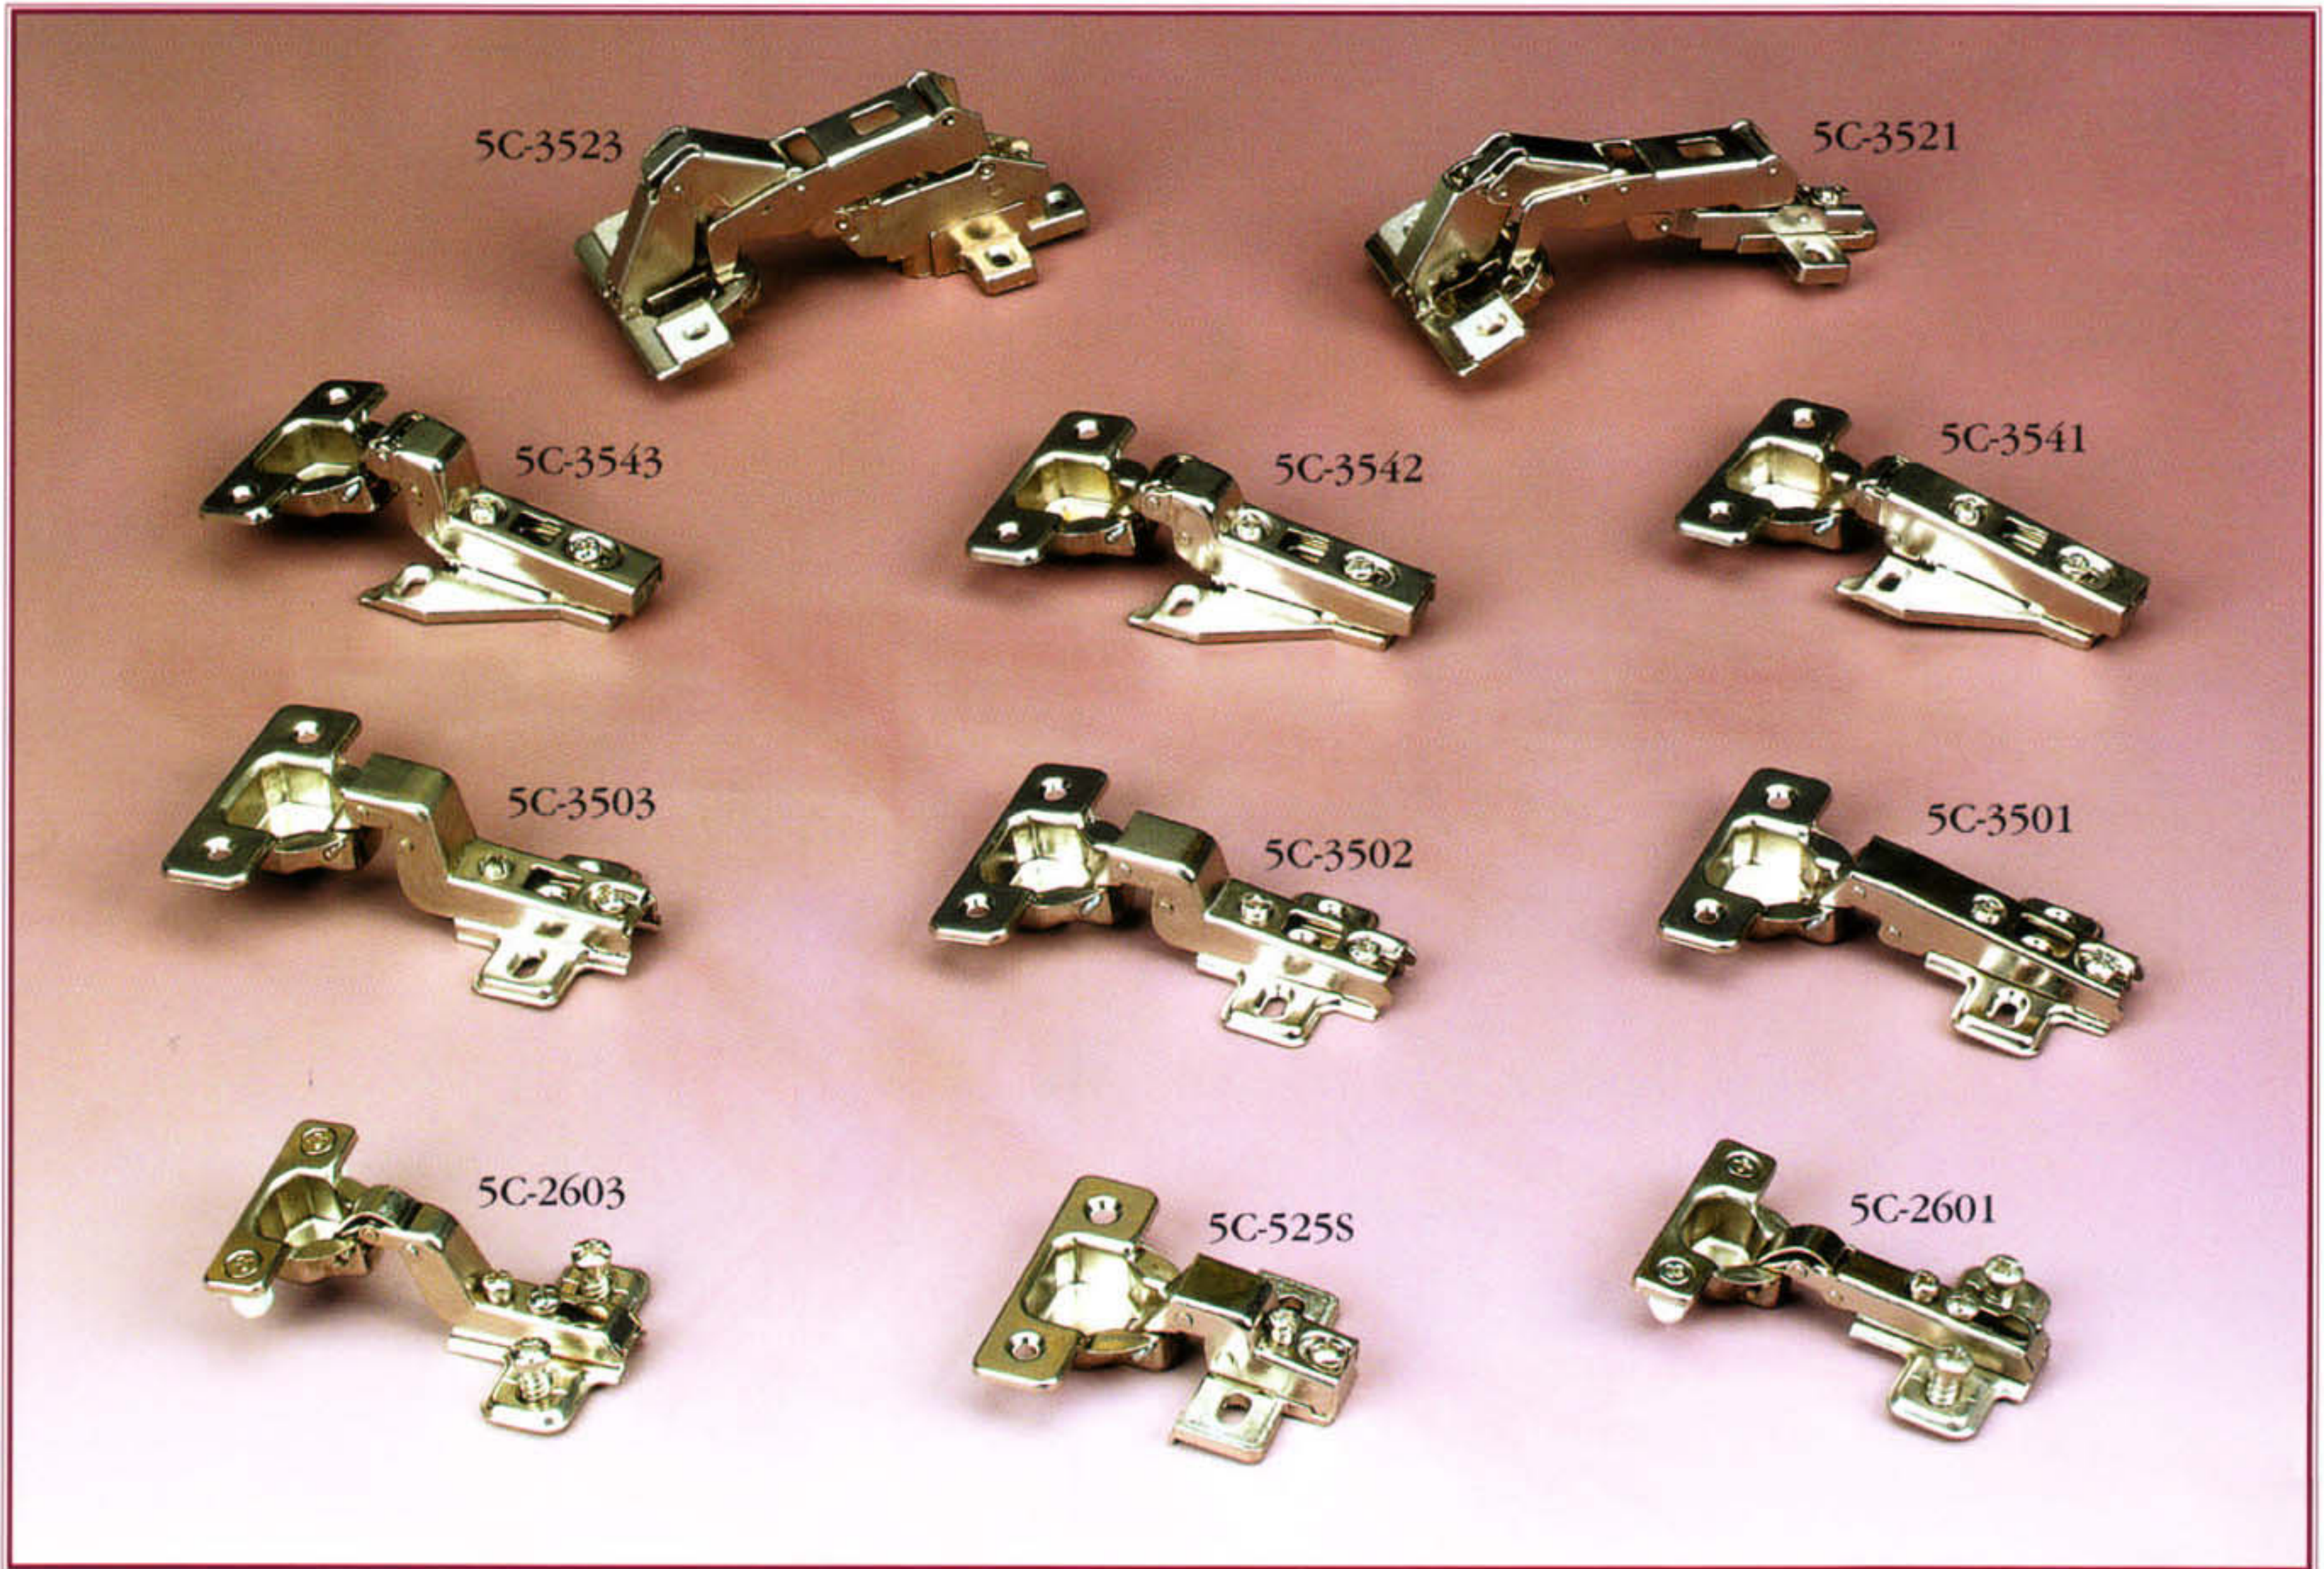

# CONCEALED HINGES

ITEM NO.	DESCRIPTION	PACKING INNER BOX/CARTON
5C-2601	26 MM CONCEALED HINGE, FULL OVERLAY	125/500
5C-2603	26 MM CONCEALED HINGE, INSET TYPE	125/500
5C-3501	35 MM CONCEALED HINGE, FULL OVERLAY	100/200
5C-3502	35 MM CONCEALED HINGE, HALF OVERLAY	100/200
5C-3503	35 MM CONCEALED HINGE, INSET TYPE	100/200
5C-3521	35 MM CONCEALED HINGE, 175 DEGREE, FULL OVERLAY	50/100
5C-3523	35 MM CONCEALED HINGE, 175 DEGREE, INSET TYPE	50/100
5C-3541	35 MM FACE FRAME HINGE, FULL OVERLAY, CLIP ON TYPE	100/200
5C-3542	35 MM FACE FRAME HINGE, HALF OVERLAY, CLIP ON TYPE	100/200
5C-3543	35 MM FACE FRAME HINGE, INSET, CLIP ON TYPE	100/200
5C-525S	35 MM FACE FRAME HINGE, 1/2" OVERLAY	100/200