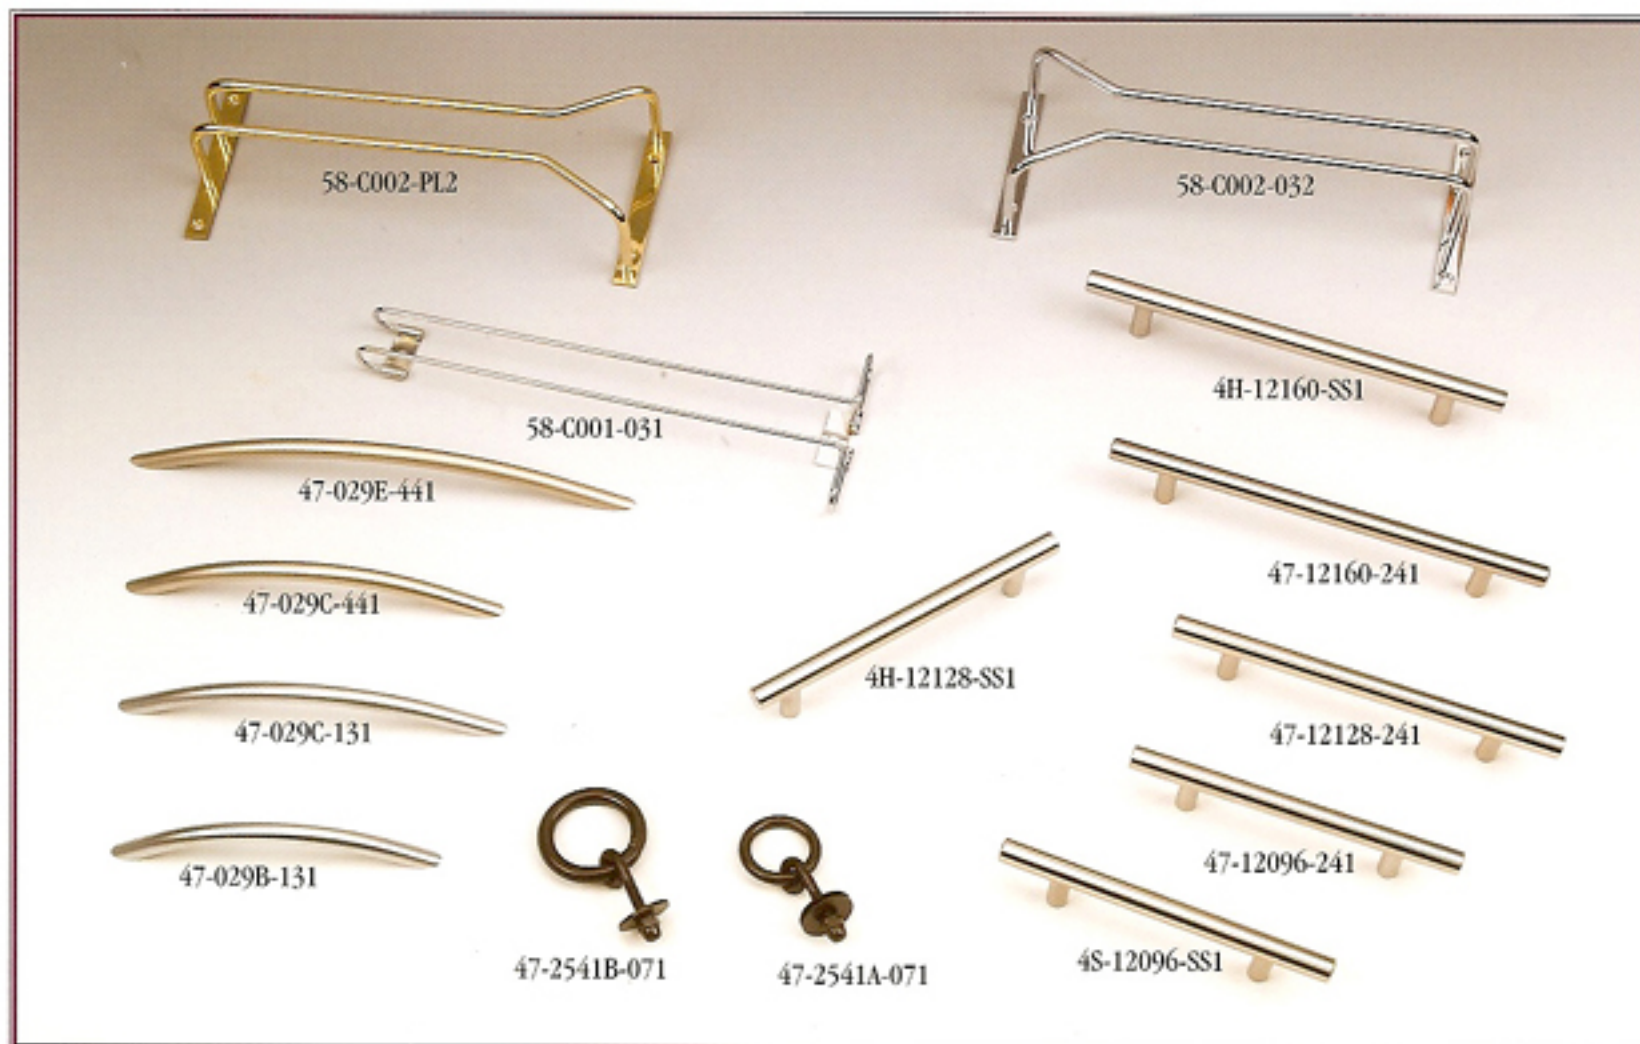

WINE RACKS, STEEL/STAINLESS STEEL PULLS

ITEM NO.	DESCRIPTION	PACKING INNER BOX/CARTON
47-029B-131	128 MM C.C. STEEL BOW PULL, 10 MM DIA., DULL CHROME	50/200
47-029C-131	160 MM C.C. STEEL BOW PULL, 10 MM DIA., DULL CHROME	50/100
47-029C-441	160 MM C.C. STEEL BOW PULL, 10 MM DIA., SATIN NICKEL	50/100
47-029E-441	224 MM C.C. STEEL BOW PULL, 10 MM DIA., SATIN NICKEL	25/100
47-12096-241	96 MM C.C. STL HANDLE, B/N 12 MM X 35MM X 156 MM	100
47-12128-241	128 MM C.C. STL HANDLE, B/N 12 MM X 35MM X 188 MM	100
47-12160-241	160 MM C.C. STL HANDLE, B/N 12 MM X 35MM X 220 MM	100
47-2541A-071	STL RING PULL, 38MM DIA. BLK OXIDE, W/WASHERS & NUT	
47-2541B-071	STL RING PULL, 50MM DIA. BLK OXIDE, W/WASHERS & NUT	
4H-12128-SS1	128 MM C.C. HOLLOW S/S HANDLE, 12 MM X 35MM X 168 MM	100
4H-12160-SS1	160 MM C.C. HOLLOW S/S HANDLE, 12 MM X 35MM X 220 MM	
4S-12096-SS1	96 MM C.C. HOLLOW S/S HANDLE, 12 MM X 35MM X 156 MM	
58-C001-031	STEEL WINE GLASS RACK, CHROME PLATED	25/100
58-C002-032	SOLID BRASS WINE RACK, POLISH CHROME	100
58-C002-PL2	SOLID BRASS WINE RACK, POLISH AND LACQUER	100