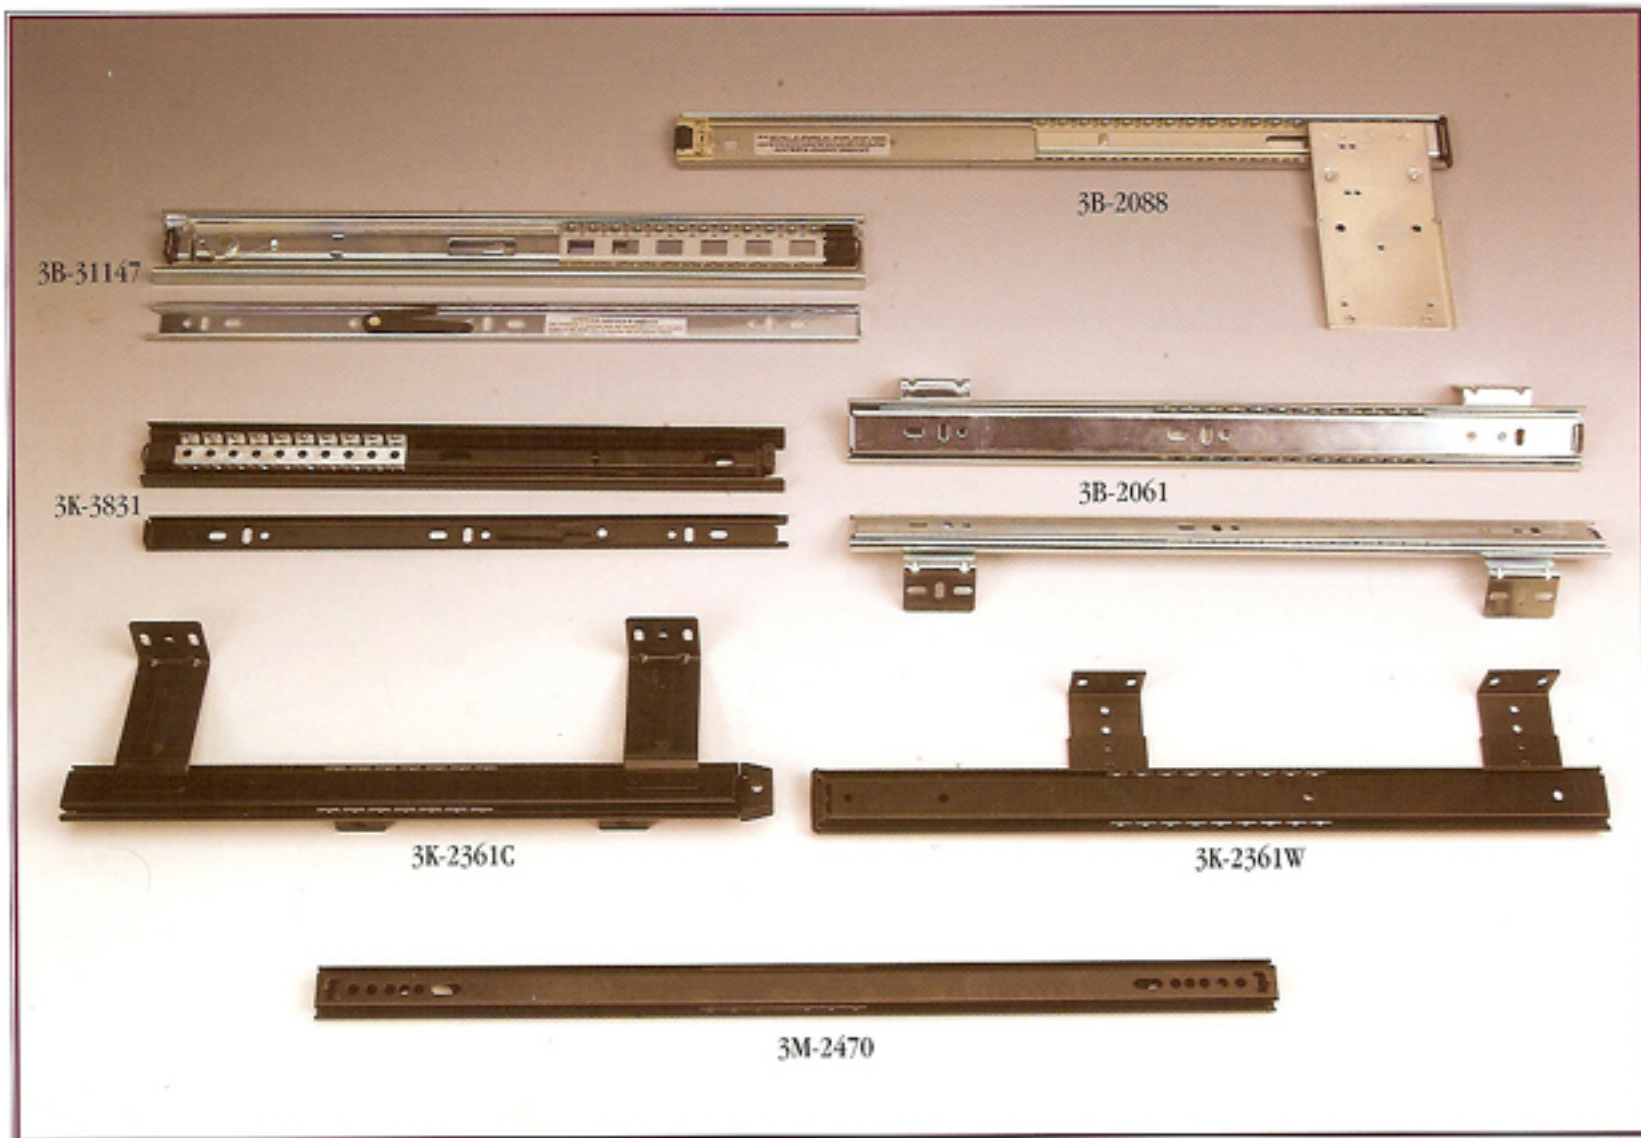

MISC. BALL BEARING SLIDES

3B

ITEM NO.	DESCRIPTION	PACKING INNER BOX/CARTON
3B-2061-162	16" PENCIL DRAWER SLIDE, WITH FIXED BRACKETS	25 PRS/CTN
3B-2088	HEAVY DUTY POCKET DOOR SLIDE	20 PRS/CTN
3B-31147	FULL EXTENSION SLIDE WITH HOLD OUT FEATURE	15 PRS/CTN
3K-2361C-142	14" KEYBOARD SLIDE, WITH FIXED BRACKETS & TABS	20 PRS/CTN
3K-2361W	KEYBOARD SLIDE WITH ADJUSTABLE BRACKETS AND SCREWS	25 PRS/CTN
3K-3831	38 MM FULL EXTENSION SLIDE, 1.0 MM GAUGE	20 PRS/CTN
3M-2470-BK2	27 MM SLIDE, 470 MM LONG, WITH 10 MM LONG SCREWS	25 PRS/CTN