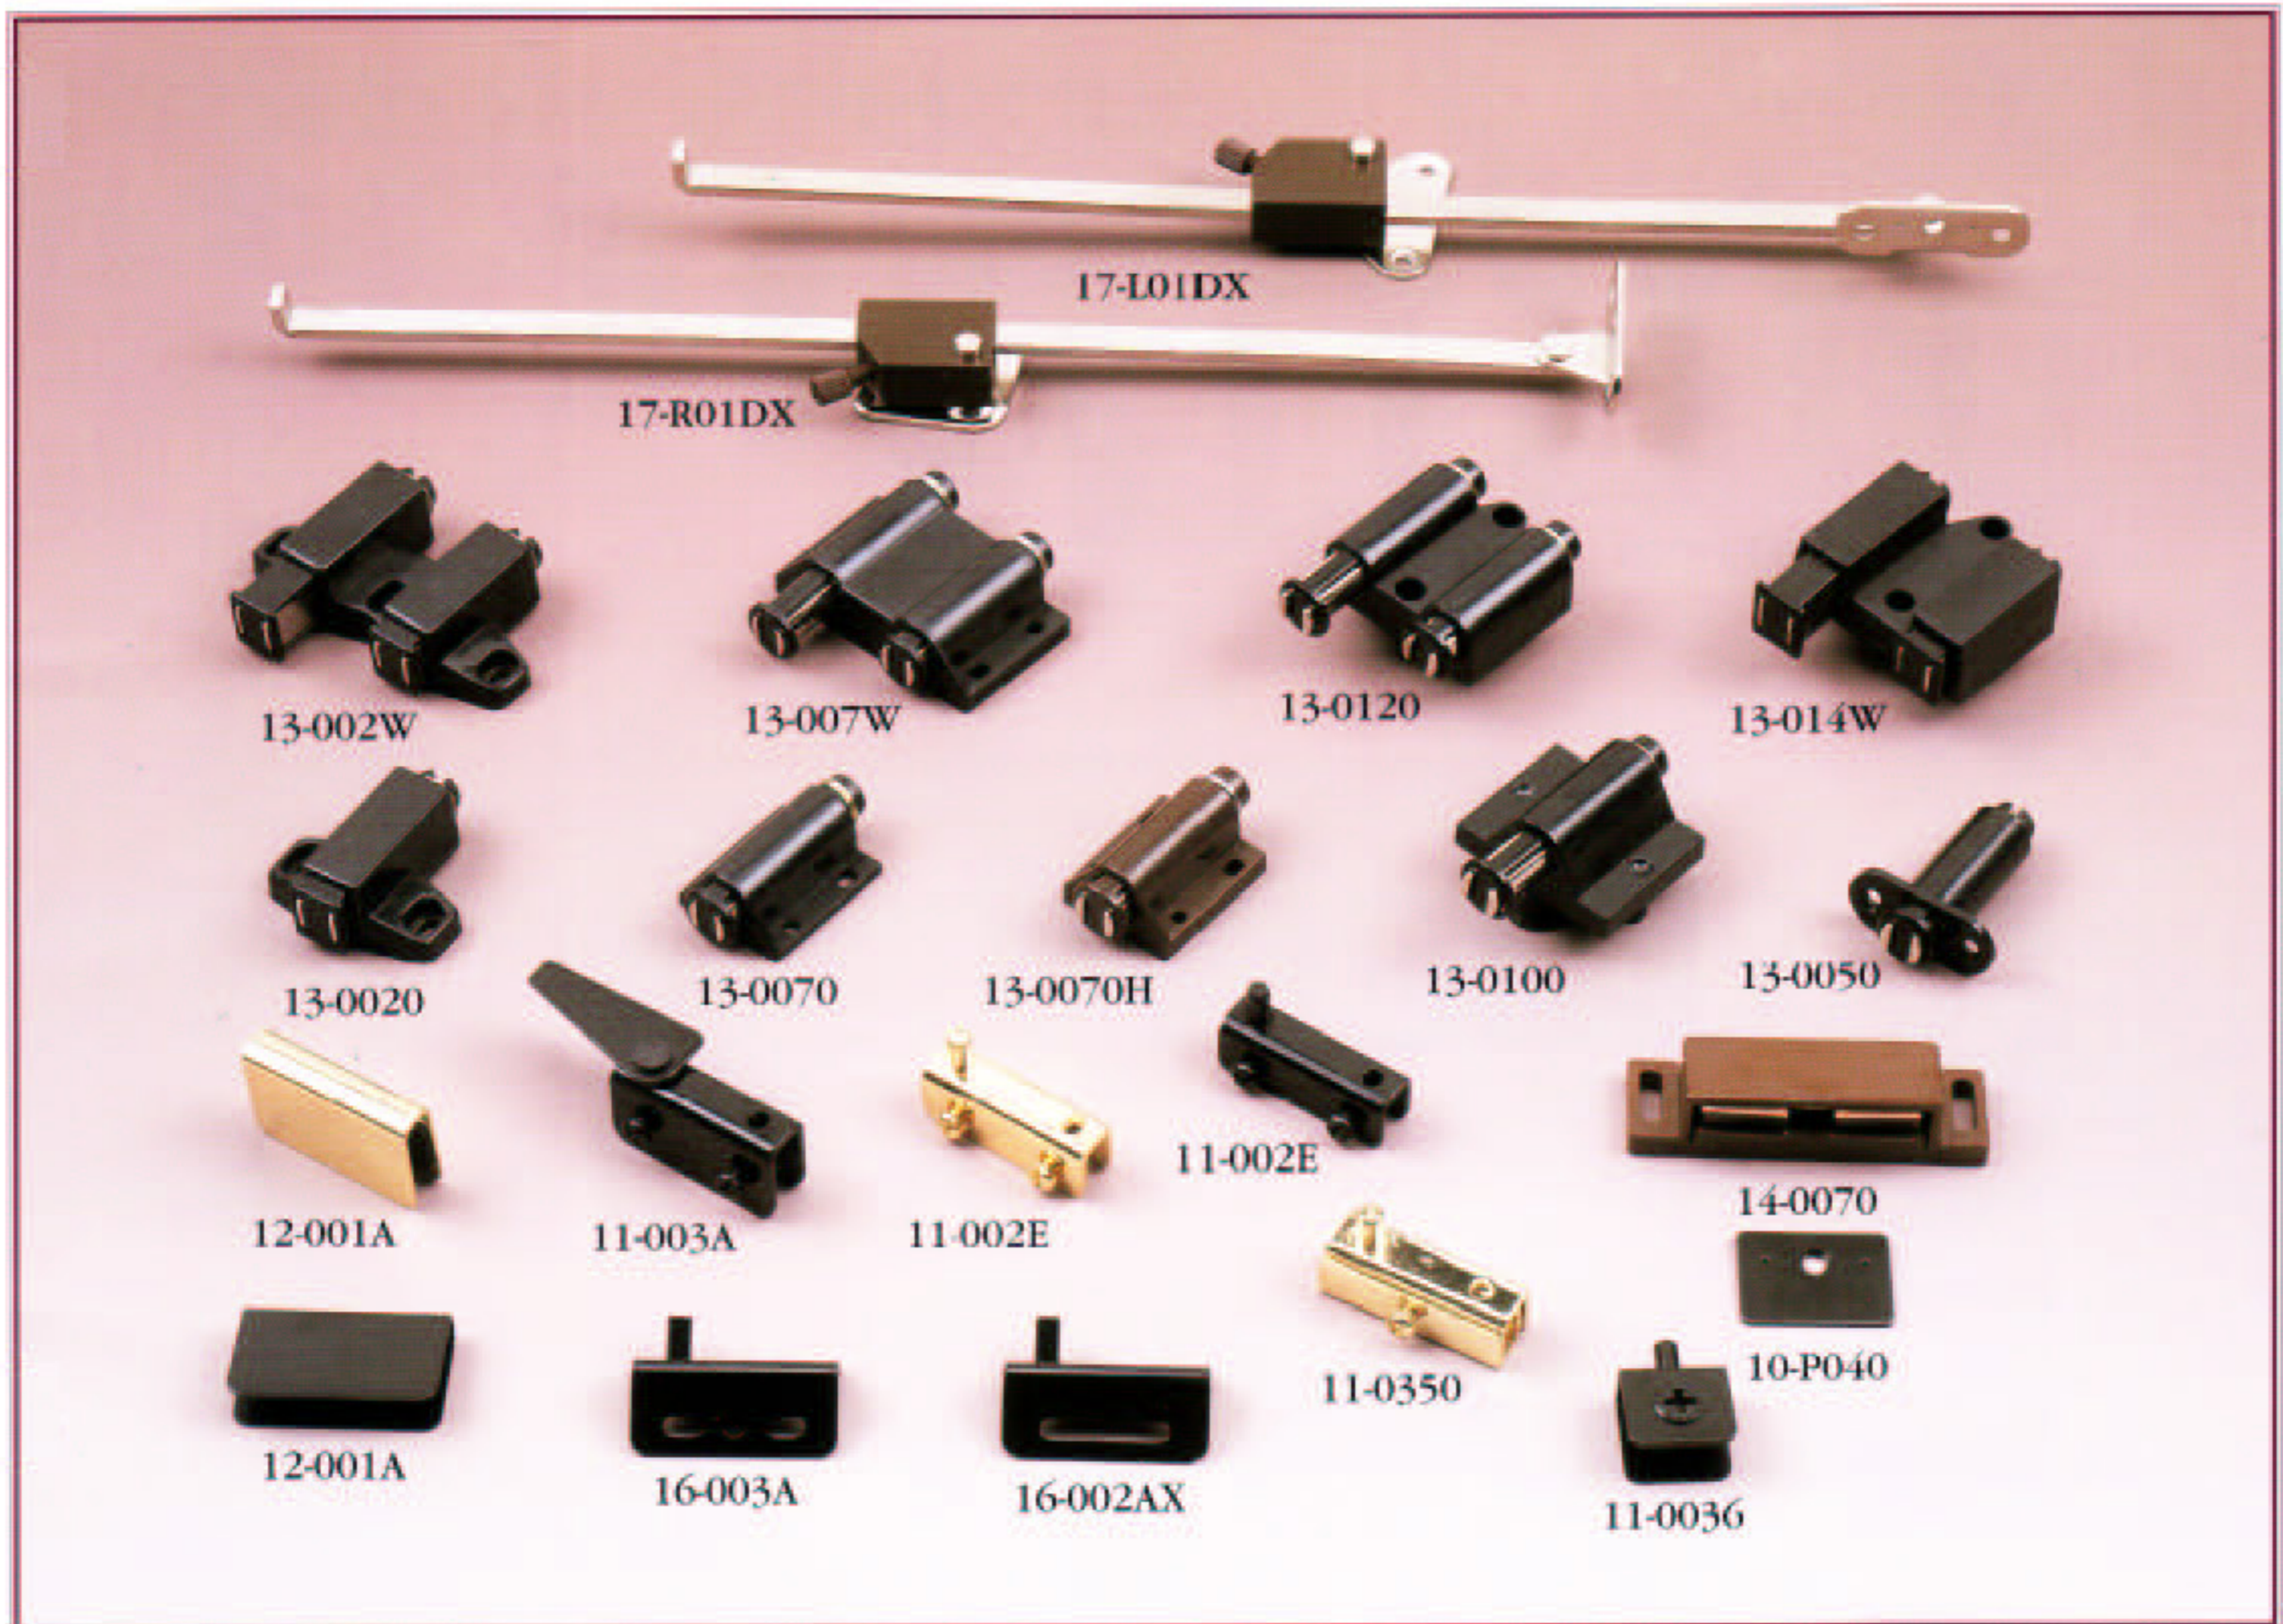

AUDIO HARDWARE

ITEM NO.	DESCRIPTION	PACKING INNER BOX/CARTON
10-P040	STRIKE PLATE, 22 MM X 30 MM	/2500
11-002E	5 MM GLASS DOOR HINGE	50/250
11-0036	5 MM GLASS SUPPORT W/PLASTIC SCREW	250/500
11-003A	1/4" SIDE MOUNT GLASS DOOR HINGE	100/300
11-0350	1/4" GLASS DOOR HINGE	50/250
12-001A	5 MM PUSH PLATE	100/1000
13-0020	SINGLE SQUARE TOUCH LATCH	500/1000
13-002W	DOUBLE SQUARE TOUCH LATCH	250/500
13-0050	24 MM C. C. NON-MORTISE TOUCH LATCH	
13-0070	SINGLE ROUND TOUCH LATCH	500/1000
13-007W	DOUBLE ROUND TOUCH LATCH	250/500
13-0070H	SINGLE ROUND HI-RISED TOUCH LATCH	
13-0100	32 MM C. C. SINGLE TOUCH LATCH W/5 MM DOWEL	
13-0120	32 MM C. C. DOUBLE TOUCH LATCH W/5 MM DOWEL	
13-014W	32 MM C. C. DOUBLE SQUARE TOUCH LATCH W/6 MM DOWEL	
14-0070	DOUBLE MAGNETIC CATCH, HI-PROFILE	100/400
16-002AX	WOOD DOOR PIVOT HINGE W/LONG SLOT	50/500
16-003A	WOOD DOOR PIVOT HINGE	100/500
17-L01DX	290 MM LONG FLAP STAY, LEFT (DISCONTINUED)	100/200
17-R01DX	290 MM LONG FLAP STAY, RIGHT (DISCONTINUED)	100/200